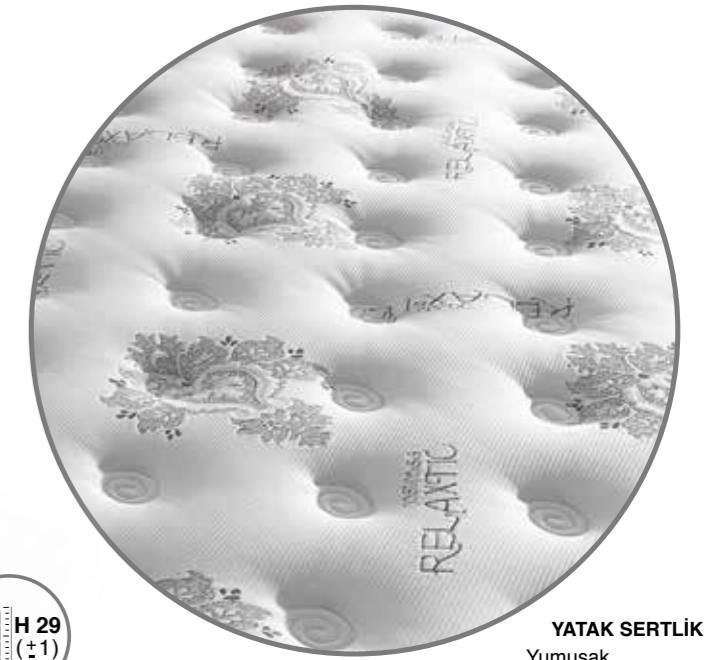

ANTI STRES Bed